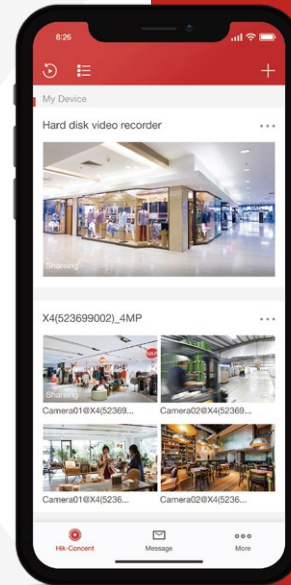

## CCTV

- Live view, search and playback
- Save snapshots & record video "on the fly"
- Live view and record the intercom door station camera

Upgrade

## Hik-Connect

- Manage all of your devices from a single easy to use app
- Share with your family/colleagues
- Download APP from [appstore.hikvision.com](http://appstore.hikvision.com) for IOS or Android OS